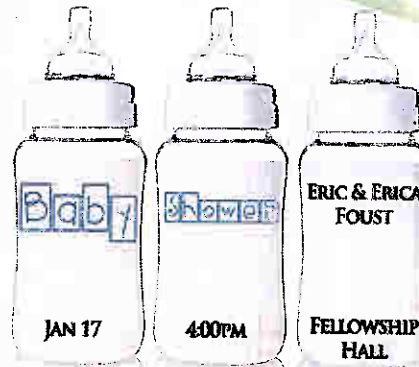

Nice to Know:

Follow Pastor Barnhouse's progress in Africa on the blog:

www.srbcafrica2010.blogspot.com

OFFERING TOTALS: 01/10/10 | GENERAL: $5494.92 | MISSIONS: $265.00

AFRICA: $65.00 | BUILDING: $90.00 | TOTAL: $6214.92
Pews: $300